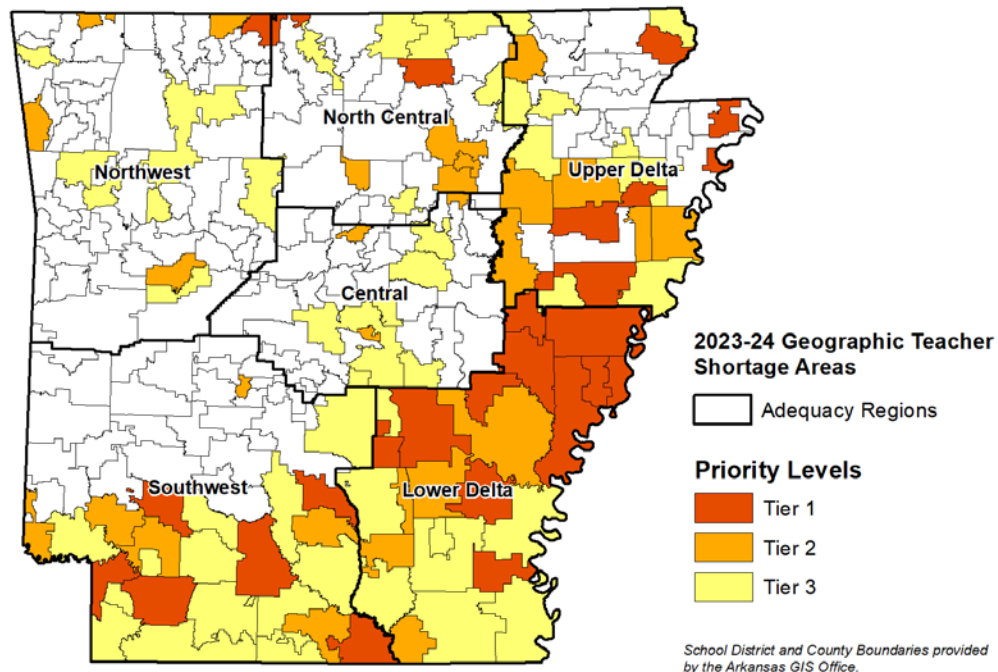

DIVISION OF ELEMENTARY & SECONDARY EDUCATION

2023-24 Teacher Shortage Areas

The LEARNS Act (Act 237 of the 2023 Regular Session) requires the creation of an [annual report](#) on Arkansas's educator workforce that includes teacher shortage areas. This report will be used to determine eligibility requirements for:

- The Merit Teacher Incentive Fund Program.
- The State Teacher Education Program (STEP), which provides loan repayment for federal loans.
- Arkansas Teacher Academies.

Each year the ADE Division of Elementary and Secondary Education produces a list of teacher shortage areas.

Statewide Subject Shortage Areas

The following subject areas had more than 1/3 of teachers fall into the total demand category (unlicensed, retired/in the T-DROP, eligible to retire, or deceased) statewide during the 21-22 school year. Special education is also included on the list as it is a high needs field as determined by the U.S. Department of Education.

- Foreign Language
- Secondary English Language Arts
- Secondary Mathematics
- Secondary Science
- Secondary Social Studies
- Special Education

Geographic Shortage Areas

The following districts have been identified as geographic shortage areas. The list was based on the percentage of teachers not certified for all courses taught during the 22-23 school year. A list of districts can be found [here](#).