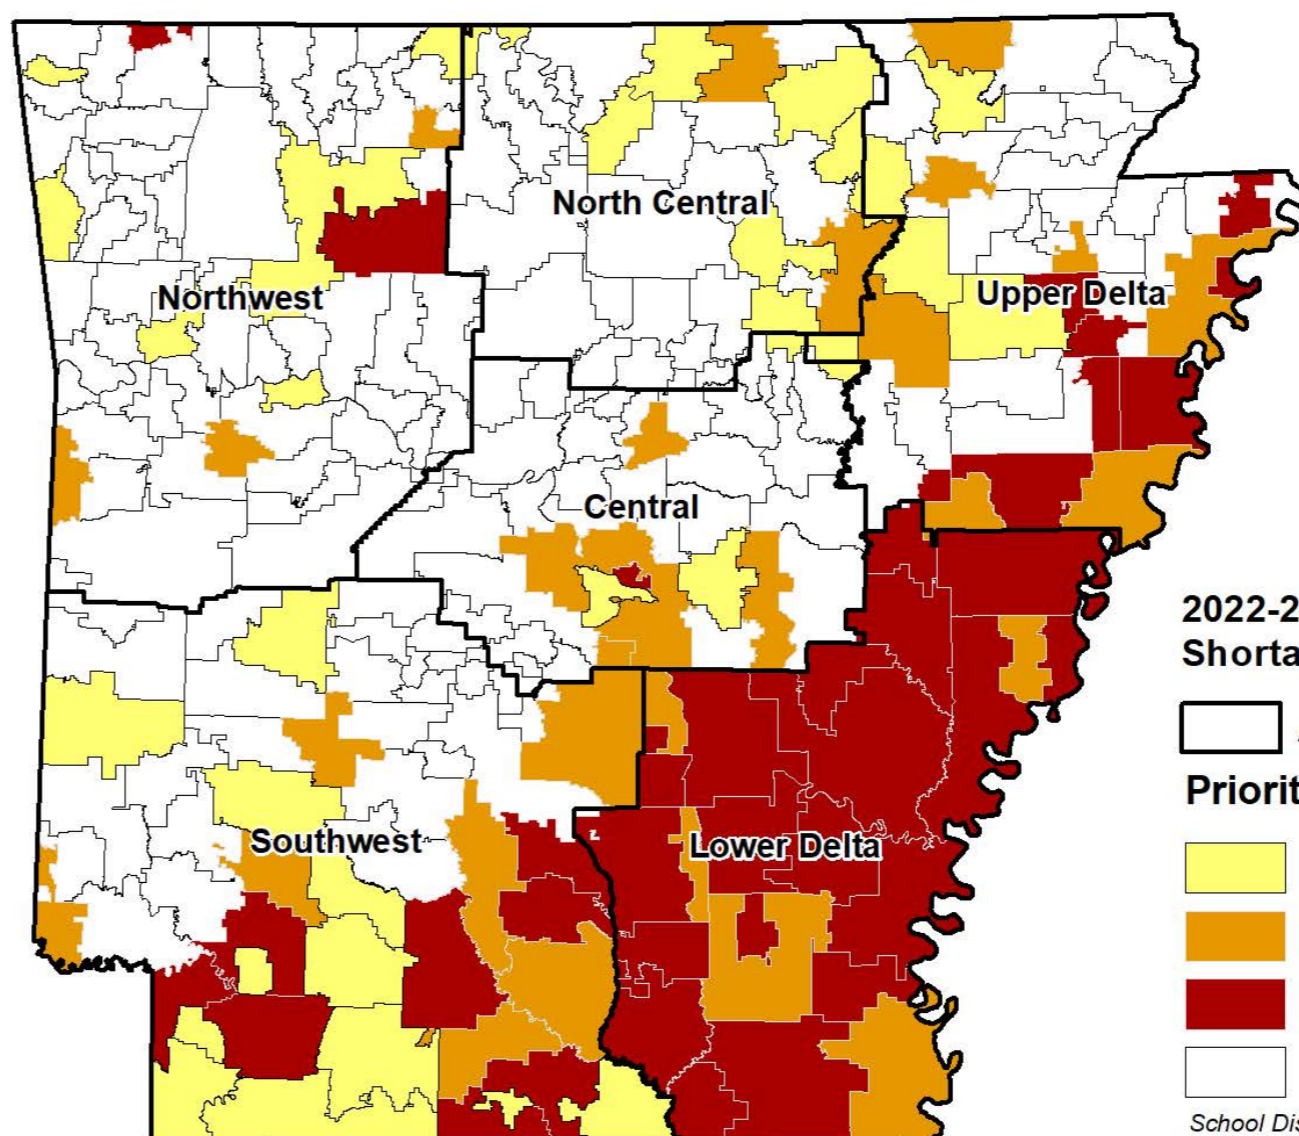

Geographic Teacher Shortage Area List 22-23

This list was developed based on the amount of uncertified teachers filling true vacancies in Arkansas school districts. "Uncertified teacher" is defined a teacher who meets one of the following criteria: employed under a 1240 wavier; employed under an Emergency Teaching Permit (ETP); a long term substitute filling a true vacancy for a full year. For teachers applying for the [State Teacher Education Program \(STEP\)](#), priority will be given according to tier. STEP applications open on October 1 and all documentation must be submitted by June 1.

2022-23 Geographic Teacher Shortage Areas

Adequacy Regions
Priority Levels
 Tier 3
 Tier 2
 Tier 1
 None

School District and County Boundaries provided by the Arkansas GIS Office.